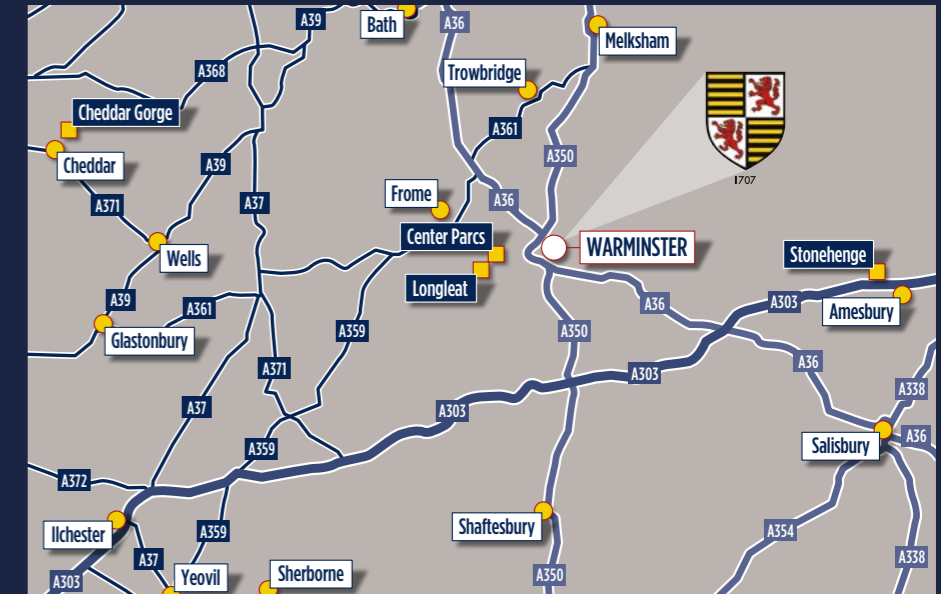

LOCATION, LOCATION, LOCATION

1707

Warminster School

WELCOME TO WARMINSTER

Warminster School is located in the town of Warminster in Wiltshire – a peaceful and attractive rural setting on the edge of Salisbury Plain. With good road and rail links we are a little under two hours from London by train and within easy reach of Bath, Bristol and Salisbury.

Airport transfers organised to and from all London and South West airports.

Warminster School
Church Street
Warminster
Wiltshire
BA12 8PJ

01985 210100
warminsterschool.org.uk
[@Warminster1707](https://twitter.com/Warminster1707)

To Forest School & Cold Harbour